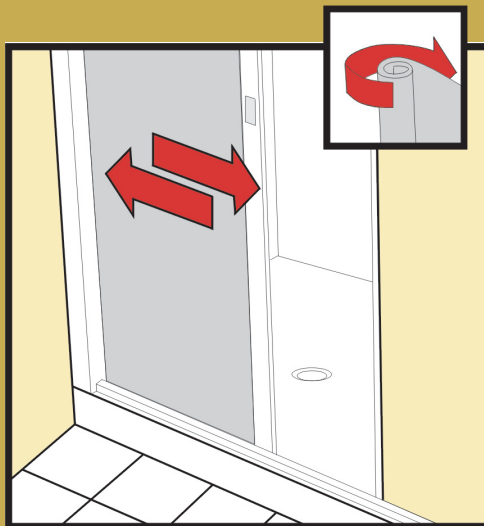

Product Dimensions and Components

Shower Stall

Screen/Frame Sizes:

- 66" H x 36" W
- 66" H x 60" W
- 70" H x 36" W
- 70" H x 60" W

Bath Tubs

Screen/Frame Sizes:

- 57" H x 60" W
- 62" H x 60" W
- Custom Sizes Available

Screen Prints

Frame Finishes

- White
- Bone
- Silver

Frequently Asked Questions About SHUB® Screens

Will the screen rip or tear?

No. The screen is a very durable polyester material that cannot be ripped or torn, even if you fall against it.

Will the screen mildew and mold when it is rolled inside the canister?

No. The screen material is non-porous, so mildew and mold can't penetrate the surface. The integral wiper blade squeegees the wet screen as it rolls up. Water, soap, and dirt are wiped off automatically, keeping the screen mold and mildew free.

Can I custom fit my SHUB?

Yes! Simply cut the tracks down to your size and the screen will roll out to size.

How is the screen cleaned?

We recommend once every two months you use a non-abrasive cleanser and wipe the entire surface (front and back). Let the screen dry before retracting.

How long will the screen last?

We guarantee the screen will last for five years. Normal household usage is ten years or more.

Can the screen be replaced?

Yes. A replacement screen can be purchased. Installation is quick and easy, simply snap the new screen into the existing frame.

How easy is it to install the entire unit?

Installation is simple and can be completed in 30 minutes.

Local Distributor:

Manufactured by
NEWLINE INTERNATIONAL, LLC
www.newlinebathroom.com

SHUB® Screens
retractable shower/bathtub screens