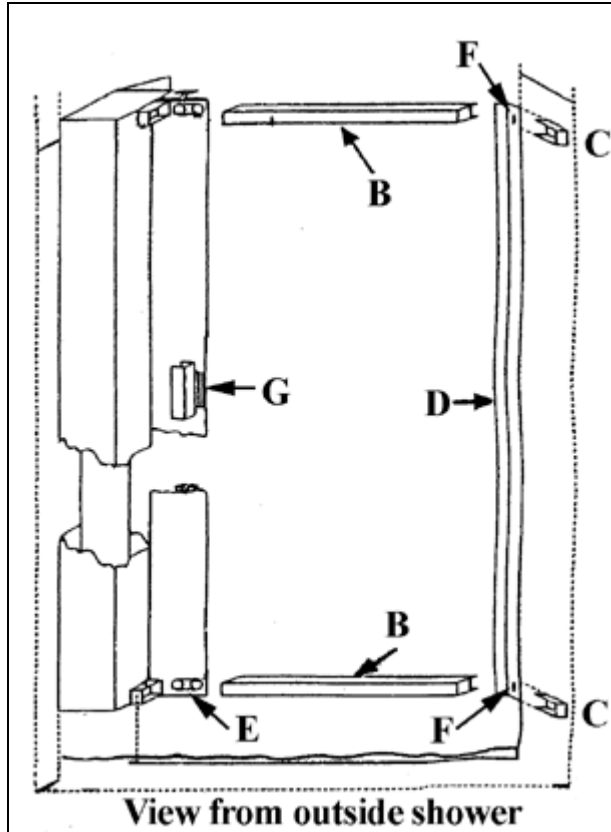

SPARE PARTS LIST- SHUB® SHOWER SCREEN

B – Shower Track / Rail

C – Rail End Clip

D – Wall Molding

E – Wheel Slide w/ Screw

F – Clip Support Button

G – Plastic Handle piece w/ screw